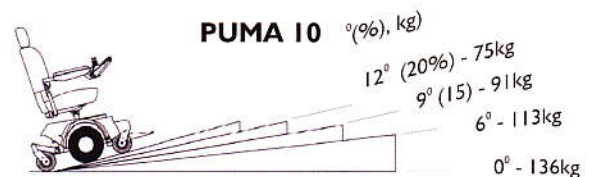

SPECIFICATIONS	PUMA10	PUMA14HD	FEATURES
Length	1060mm	1060mm	Large Captain's Seat 20" Seat PUMA 14HD Sleek body design Smooth operation Variable Seat height Controller interchangeable both arms Free wheel device Adjustable arm rests Option elevating leg rests Option of swing away leg rest Stamp supports Comprehensive Warranty
Width	620mm	640mm	
Height	1160mm	1180mm	
Battery Capacity	2 x 36Amp	2 x 75Amp	
#Maximum Range	up to 20km	up to 25km	
Maximum Load Single User*	136Kgs	205Kgs	
Charger on board	4Amp	8 Amp	
Motor Size	0.8 Hp	1.34 Hp	
*Safe Climbing Angle	8 Degrees	8 Degrees	
*Max Climbing Angle	12 Degrees	9 Degrees	
Turning Radius	570mm	600mm	
Wheel Size:			
- Front Caster	2 x 175mm	2 x 175mm	
- Middle (drive)	2 x 260mm	2 x 350mm	
- Rear caster	2 x 175mm	2 x 175mm	

Shoprider is listed and complies with the regulations of the Therapeutic Goods Association of Australia as well as the regulatory bodies and standards in America (FDA) and Europe (CE)

IMPORTANT: Always be sure to read your owner's manual thoroughly before operating your machine.

WARNING: Do not exceed 10kph on public roads or paths

Driving range varies with the factors shown below

- (1) The weight of the occupant
- (2) Level ground & Ambient temperature
- (3) Battery condition / Type of charger
- (4) Driving Style

SHOPPRIDER®
www.shoprider.com.au *mobility*

Your Authorised dealer

For your nearest Distributor call 1800 672 633
Or visit our Web Site at www.shoprider.com.au