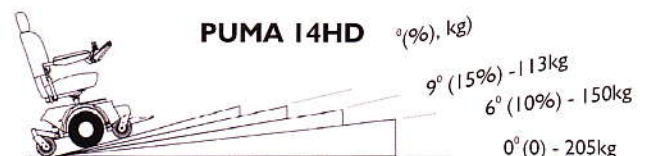

SPECIFICATIONS	PUMA10	PUMA14HD	FEATURES
Length	1060mm	1060mm	Large Captain's Seat 20" Seat PUMA 14HD Sleek body design Smooth operation Variable Seat height Controller interchangeable both arms Free wheel device Adjustable arm rests Option elevating leg rests Option of swing away leg rest Stamp supports Comprehensive Warranty
Width	620mm	640mm	
Height	1160mm	1180mm	
Battery Capacity	2 x 36Amp	2 x 75Amp	
#Maximum Range	up to 20km	up to 25km	
Maximum Load Single User*	136Kgs	205Kgs	
Charger on board	4Amp	8 Amp	
Motor Size	0.8 Hp	1.34 Hp	
*Safe Climbing Angle	8 Degrees	8 Degrees	
*Max Climbing Angle	12 Degrees	9 Degrees	
Turning Radius	570mm	600mm	
Wheel Size:			
- Front Caster	2 x 175mm	2 x 175mm	
- Middle (drive)	2 x 260mm	2 x 350mm	
- Rear caster	2 x 175mm	2 x 175mm	

Shoprider is listed and complies with the regulations of the Therapeutic Goods Association of Australia as well as the regulatory bodies and standards in America (FDA) and Europe (CE)

IMPORTANT: Always be sure to read your owner's manual thoroughly before operating your machine.

WARNING: Do not exceed 10kph on public roads or paths

Driving range varies with the factors shown below

- (1) The weight of the occupant
- (2) Level ground & Ambient temperature
- (3) Battery condition / Type of charger
- (4) Driving Style

SHOPPRIDER®
www.shoprider.com.au *mobility*

Your Authorised dealer

For your nearest Distributor call 1800 672 633
Or visit our Web Site at www.shoprider.com.au