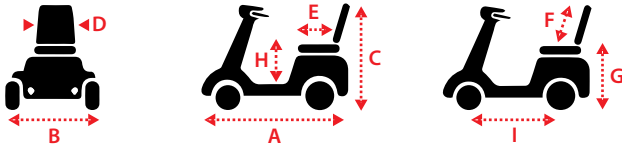

Eco 745

 **merits**
AUSTRALIA

www.meritsaustralia.com

Eco 745

Features

- Stylish eye catching design with attractive modern colour range
- Loop handlebars offer comfortable finger or thumb throttle operation
- Adjustable high back contoured seat with simple operation of slide and swivel mechanisms to allow maximum user comfort
- Infinite adjustment of steering tiller allowing everyone to easily find a comfortable position
- High mount charger socket means easy access when charging
- Removable front basket with carry handle
- Adjustable power saving LED headlight, indicators front and rear, rear tail lights and reverse warning
- Half speed switch fitted.

Dimensions cm/in

Overall Dimension A x B x C	120 x 61 x 99cm/47 x 24 x 39"
Seat Dimension : D x E x F	46 x 40 x 46cm/18 x 16 x 18"
Seat Height from Ground : G	53-58cm/21-23"
Seat Height from Deck : H	40-47cm/16-18.5"
Wheel Base : I	85cm/33.5"

Weight kg/lb

base	battery/ea	seat	total with battery	capacity
51/112	10/22	15/33	86/190	136/300

Technical Specs

Max Speed	10kph/6.25mph
Range	20-30km/13-20mi
Turn Radius	157cm/62"
Ground clearance	9.5cm/3.74"
Motor	DC 24V, 210W (Rating)/715W (Max)
Controller	S-Drive 70A
Battery	12V/34A/H x 2pcs
Charger	5A off-board
Gradient	6°
Front Wheel	10" Pneumatic tire
Rear Wheel	10" Pneumatic tire
Brake	intelligent, regenerative, electromagnetic brakes